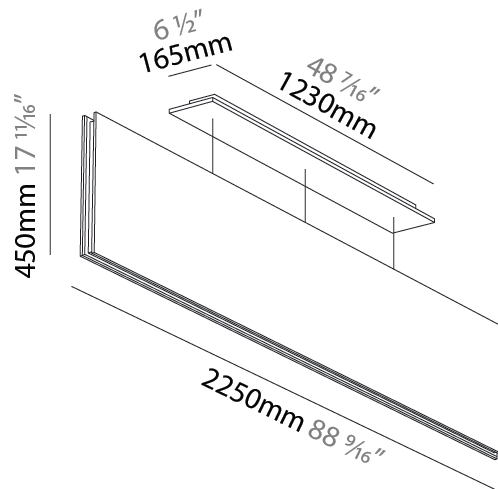

base number	LED Dimming	Color Temperature	Acoustic Options	Cable Length

1. To build a product code in our configurator select the specify button on the base model # product page
2. To build a manual product code on this datasheet choose from the options listed below in blue font and add the suffix to the base model #

GENERAL

Series: Lullaby
Partner: Prolicht
Division: Architectural
Installation: Suspension
Product Type: Acoustic
Mounting Location: Ceiling
Light Distribution: Direct

PHYSICAL

Shape: Rectangle
Length (mm): 2250
Length (in): 88 ⁹/₁₆
Width (mm): 50
Width (in): 1 ¹⁵/₁₆
Height (mm): 450
Height (in): 17 ¹¹/₁₆
Holder Finish: BLK
Acoustic Finish: SFW / CYW / SEE / SYN / MTS / PMB / TTN / CYB / STO / DPE / BES / SHB / ARE / ANE / VRD / CRF
Fixture Material: Aluminum
Primary Material: Acoustic
Cable Details: 2000mm / 6000mm Transparent Cable

ELECTRICAL

Lamp Type: LED
Input Wattage (W): 47
Total Output Wattage (W): 42.7
Dimming: [Non-Dimming](#) / [0-10V Dimming](#) / [Matter Dimming](#)
Driver Included: Yes
Driver Location: Integrated
Driver Type: Constant Current - Universal
Driver Class: Class 2
Input Voltage (V): 120 - 277

LED

Color Temperature (°K): [2700](#) / [3000](#) / [3500](#) / [4000](#)
Max. Delivered Lumen (lm): 6286 / 6378 / 6445 / 6562
Nominal Lumen (lm): 7510 / 7620 / 7700 / 7840
CRI: >90 CRI
Lamp Life (hrs): 80000

OPTICAL

Beam Angle: 80

RATINGS AND CERTIFICATIONS

Certified By: Certified for North American Standards
IP rating: IP20