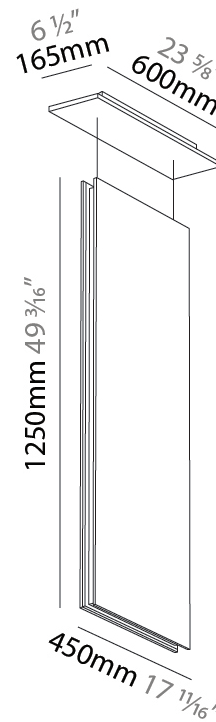

1. To build a product code in our configurator select the specify button on the base model # product page
2. To build a manual product code on this datasheet choose from the options listed below in blue font and add the suffix to the base model #

GENERAL

Series: Lullaby
Partner: Prolicht
Division: Architectural
Installation: Suspension
Product Type: Acoustic
Mounting Location: Ceiling
Light Distribution: Direct

PHYSICAL

Shape: Rectangle
Length (mm): 450
Length (in): 17 ¹¹/₁₆
Width (mm): 50
Width (in): 1 ¹⁵/₁₆
Height (mm): 1250
Height (in): 49 ³/₁₆
Holder Finish: BLK
Acoustic Finish: SFW / CYW / SEE / SYN / MTS / PMB / TTN / CYB / STO / DPE / BES / SHB / ARE / ANE / VRD / CRF
Fixture Material: Aluminum
Primary Material: Acoustic
Cable Details: 2000mm / 6000mm Transparent Cable

ELECTRICAL

Lamp Type: LED
Input Wattage (W): 9
Total Output Wattage (W): 8.2
Dimming: [Non-Dimming](#) / [0-10V Dimming](#) / [Matter Dimming](#)
Driver Included: Yes
Driver Location: Integrated
Driver Type: Constant Current - Universal
Driver Class: Class 2
Input Voltage (V): 120 - 277

LED

Color Temperature (°K): 2700 / 3000 / 3500 / 4000
Max. Delivered Lumen (lm): 1138 / 1155 / 1172 / 1189
Nominal Lumen (lm): 1360 / 1380 / 1400 / 1420
CRI: >90 CRI
Lamp Life (hrs): 80000

OPTICAL

Beam Angle: 80

RATINGS AND CERTIFICATIONS

Certified By: Certified for North American Standards
IP rating: IP20

PROJECT
TYPE
SPECIFIER
QUANTITY
DATE